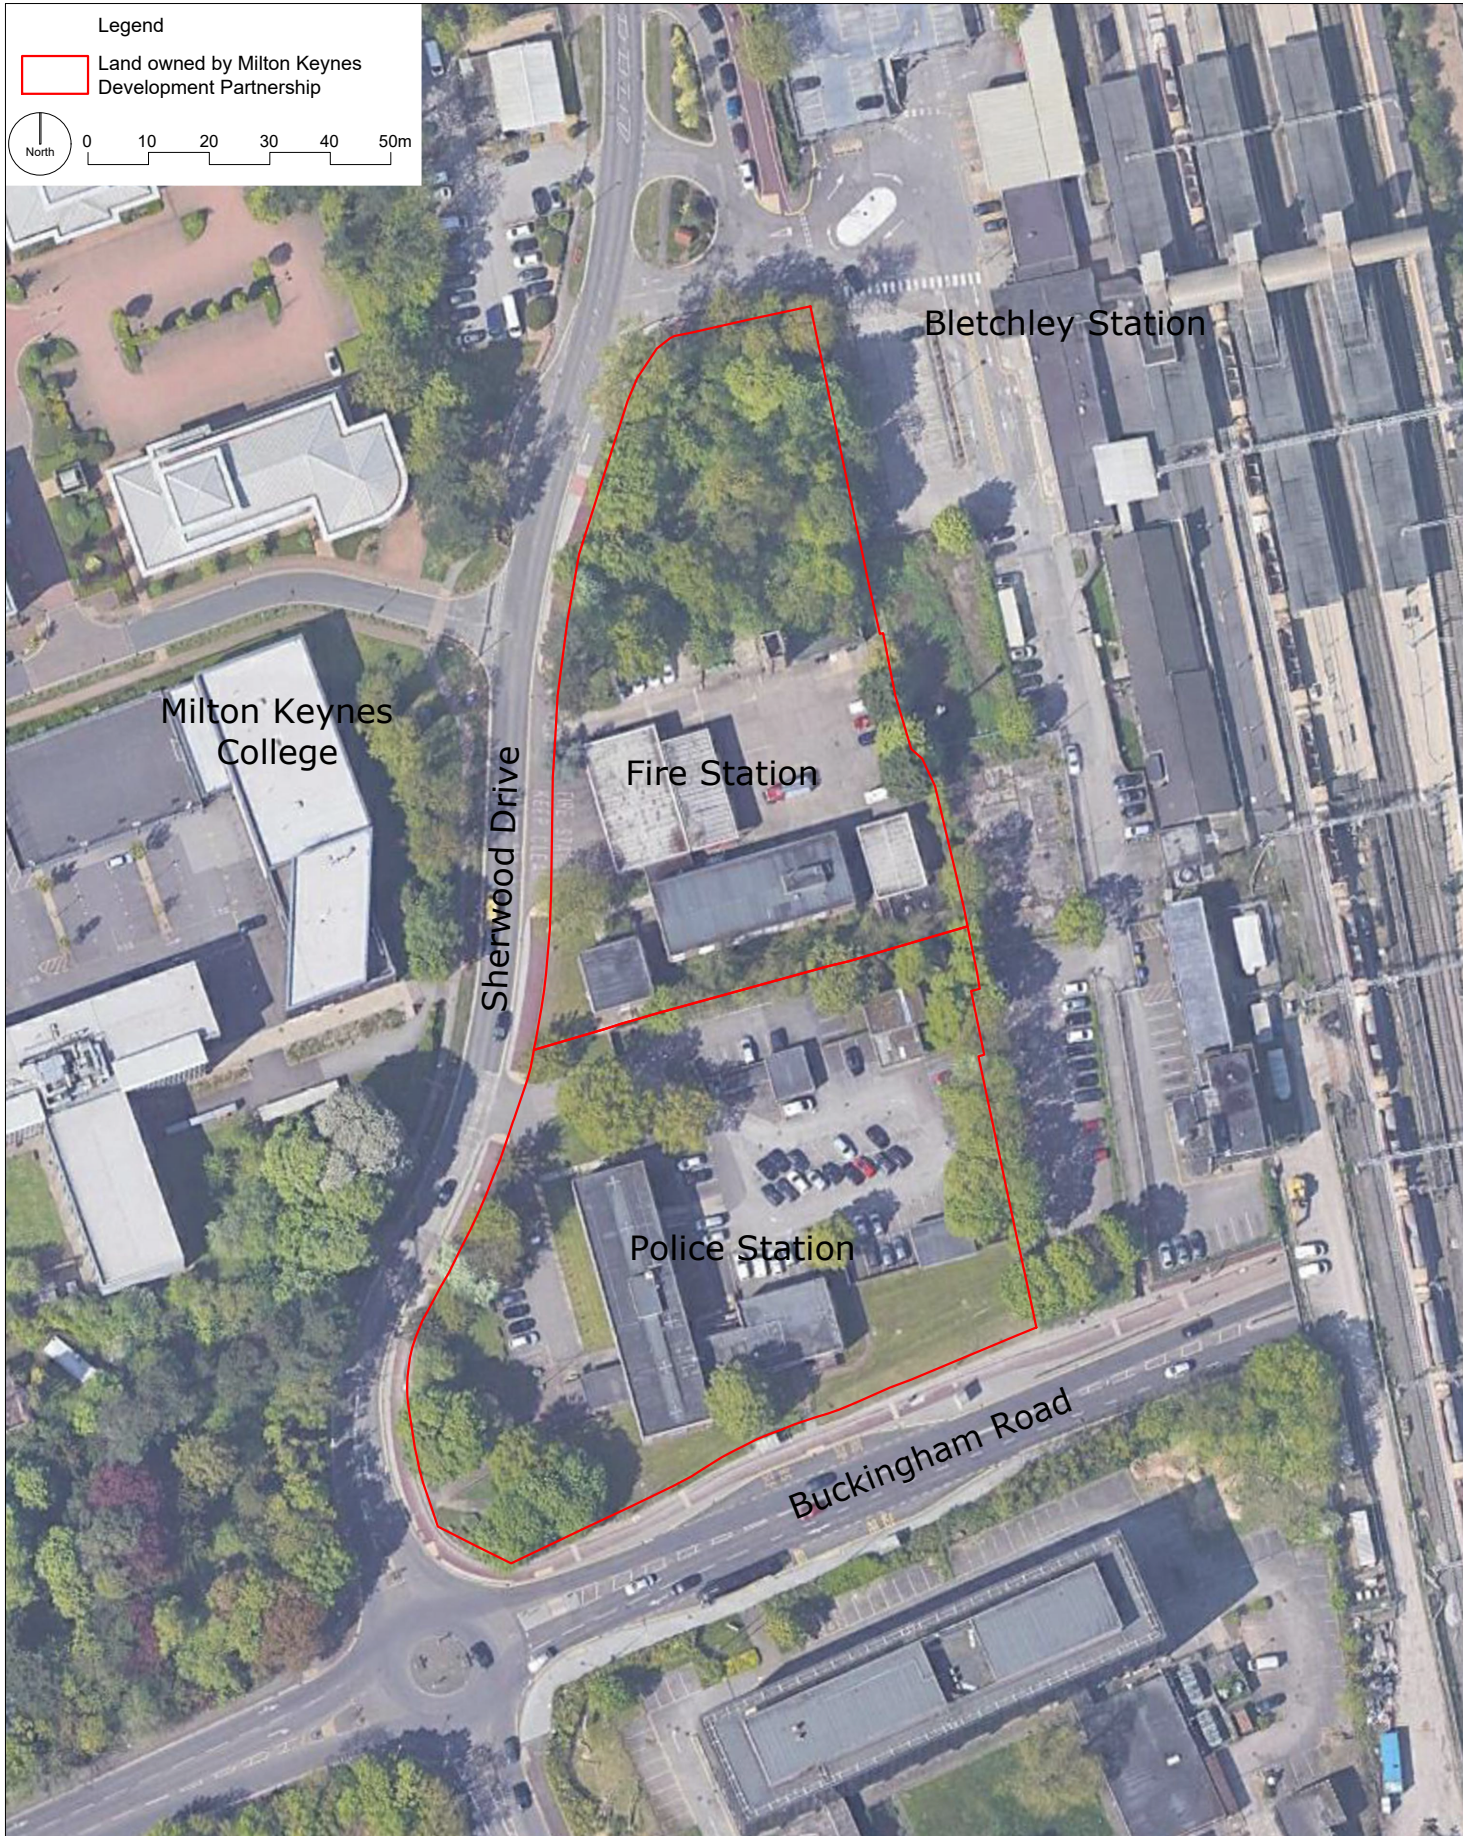

Legend

Land owned by Milton Keynes Development Partnership

Milton Keynes
Development Partnership

Civic Offices, 1 Saxon Gate East,
Central Milton Keynes, MK9 3EJ
Tel. 01908 254321

Project
BLETCHLEY

Drawing Title
**LOCATION PLAN FOR FIRE
STATION AND POLICE STATION**

Scale
1:1250@A4

Project No
102

Date
15.06.2022

Drawing No
102-07

Drawn by
IS

Check by
NS

Revision

-